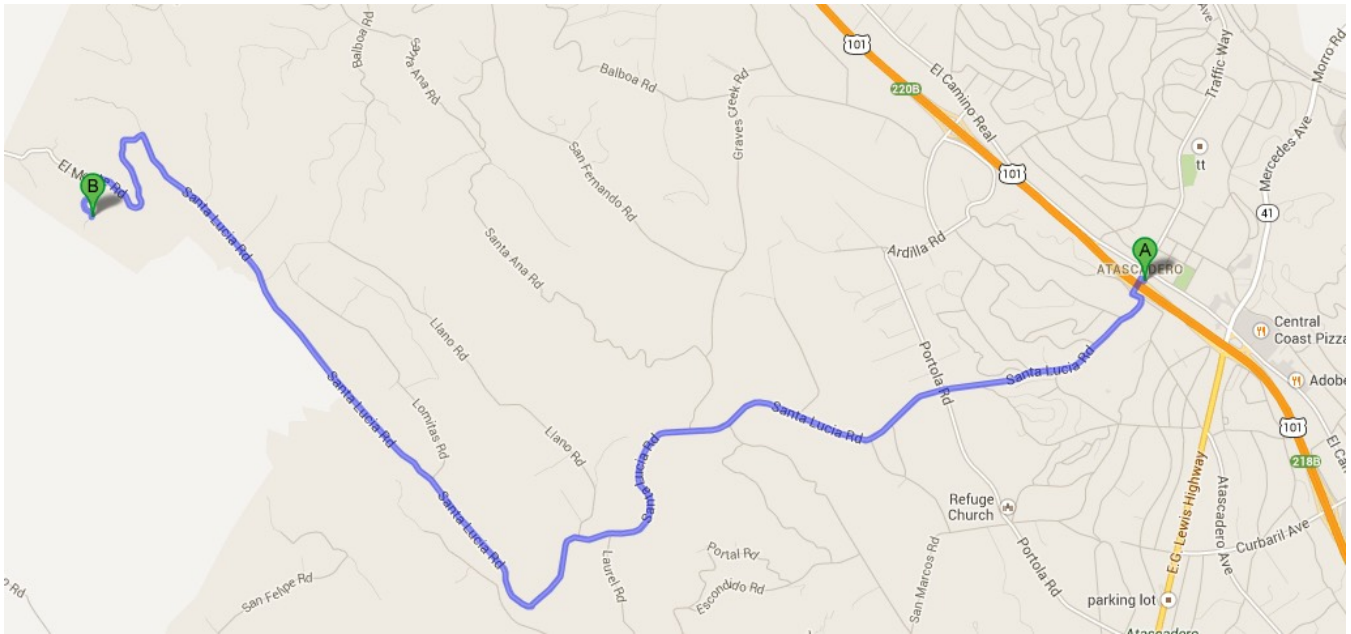

Milonga is 7:30 - 10:00pm. Directions to 10205 San Lucas Rd, Atascadero, CA 93422 from Hwy 101 and Traffic Way (Exit 220A North or South) **6.1 mi** – about **13 mins**

1. Head southwest on Traffic Way toward Ardilla Rd go 203 ft, total 203 ft
 2. Turn left onto **Ardilla Rd** go 197 ft, total 400 ft
 3. Turn right onto **Santa Lucia Rd** About 9 mins, go 5.3 mi, total 5.4 mi
- Don't give up, it's a long 5 miles. Continue into Asuncion Ranch Estates.*

4. Turn left onto **El Monte Rd** About 2 mins, go 0.5 mi, total 5.9 mi

5. Turn left onto **San Lucas Rd**

go 0.2 mi, total 6.1 mi

6. 10205 San Lucas Rd is at the end on the left. **Please turn around and park on San Lucas headed back toward El Monte.**